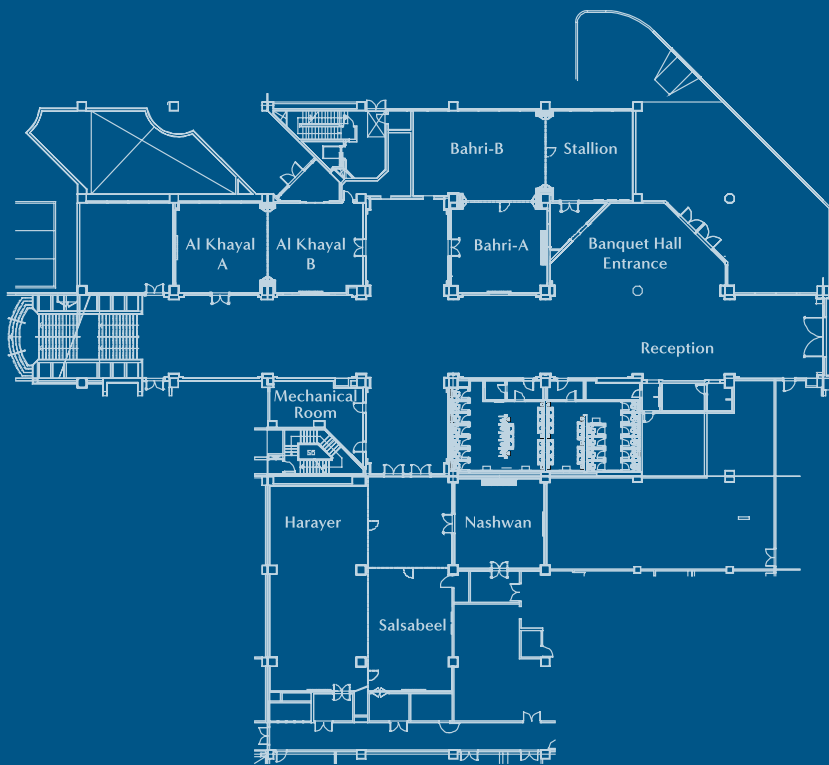

Function Rooms

Look no further for a wedding venue in Dubai than the Roda Al Bustan Hotel. Whether you are planning an intimate event or a much larger celebration of families and friends we have many event spaces to suit every occasion.

The Grand Rashidiya Ballroom boasts its own private entrance and elegant pre-function areas along with a VIP Majlis which is yours for the duration of your event. Here we can host up to 1000 guests for a day or evening event. For reception luncheons or dinners we also have a range of other elegant event spaces.

Our in-house wedding experts are on hand to create aspirational wedding events at outside venues. If you have a venue in mind, please speak to one of our team about out how we can help with set up and decoration, outdoor catering and staffing.

Meeting & Events

Choose our state-of-the-art meeting facilities for your next conference or seminar and enjoy the flexibility of 14 meeting rooms and Grand Ballroom that can host anything from a small board meeting to a large exhibition or conference.

Take advantage of our convention Centre and the convenience of running your main conference and break-out sessions in the same dedicated area. Bright and spacious pre-function areas offer areas for delegate registration and tea and coffee breaks.

If you are hosting smaller meetings, Meeting Plus on the lobby level offers a working wall facility with integrated projection system.

Meetings are transformed at the Roda Al Bustan Dubai Airport Hotel where our team can help plan and execute perfect events in state-of-the-art meeting spaces