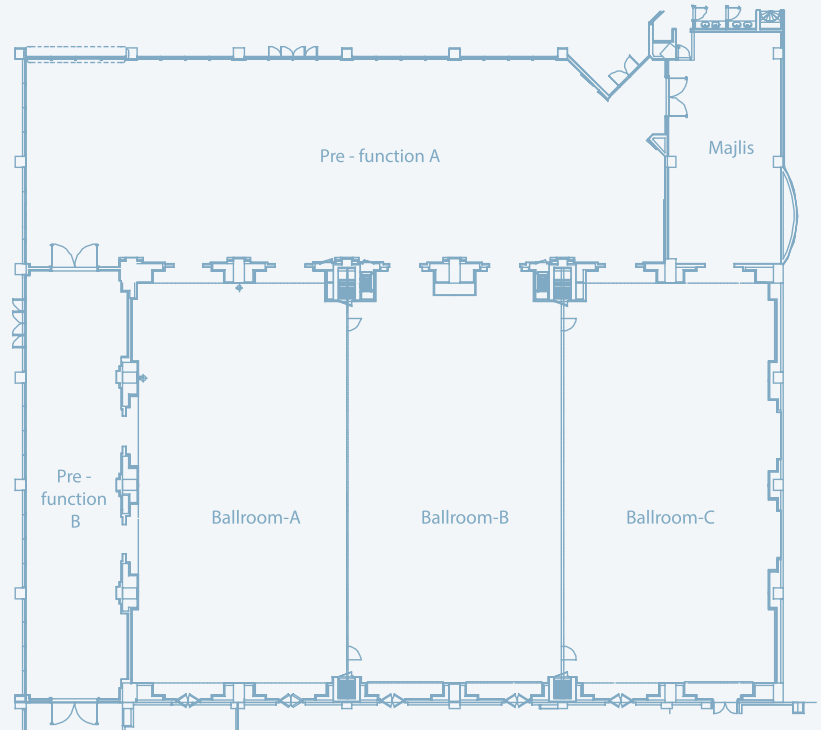

Function Rooms

Look no further for a wedding venue in Dubai than the Roda Al Bustan Hotel. Whether you are planning an intimate event or a much larger celebration of families and friends we have many event spaces to suit every occasion.

The Grand Rashidiya Ballroom boasts its own private entrance and elegant pre-function areas along with a VIP Majlis which is yours for the duration of your event. Here we can host up to 1000 guests for a day or evening event. For reception luncheons or dinners we also have a range of other elegant event spaces.

Our in-house wedding experts are on hand to create aspirational wedding events at outside venues. If you have a venue in mind, please speak to one of our team about out how we can help with set up and decoration, outdoor catering and staffing.

Meeting & Events

Choose our state-of-the-art meeting facilities for your next conference or seminar and enjoy the flexibility of 14 meeting rooms and Grand Ballroom that can host anything from a small board meeting to a large exhibition or conference.

Take advantage of our convention Centre and the convenience of running your main conference and break-out sessions in the same dedicated area. Bright and spacious pre-function areas offer areas for delegate registration and tea and coffee breaks.

If you are hosting smaller meetings, Meeting Plus on the lobby level offers a working wall facility with integrated projection system.

Meetings are transformed at the Roda Al Bustan Dubai Airport Hotel where our team can help plan and execute perfect events in state-of-the-art meeting spaces